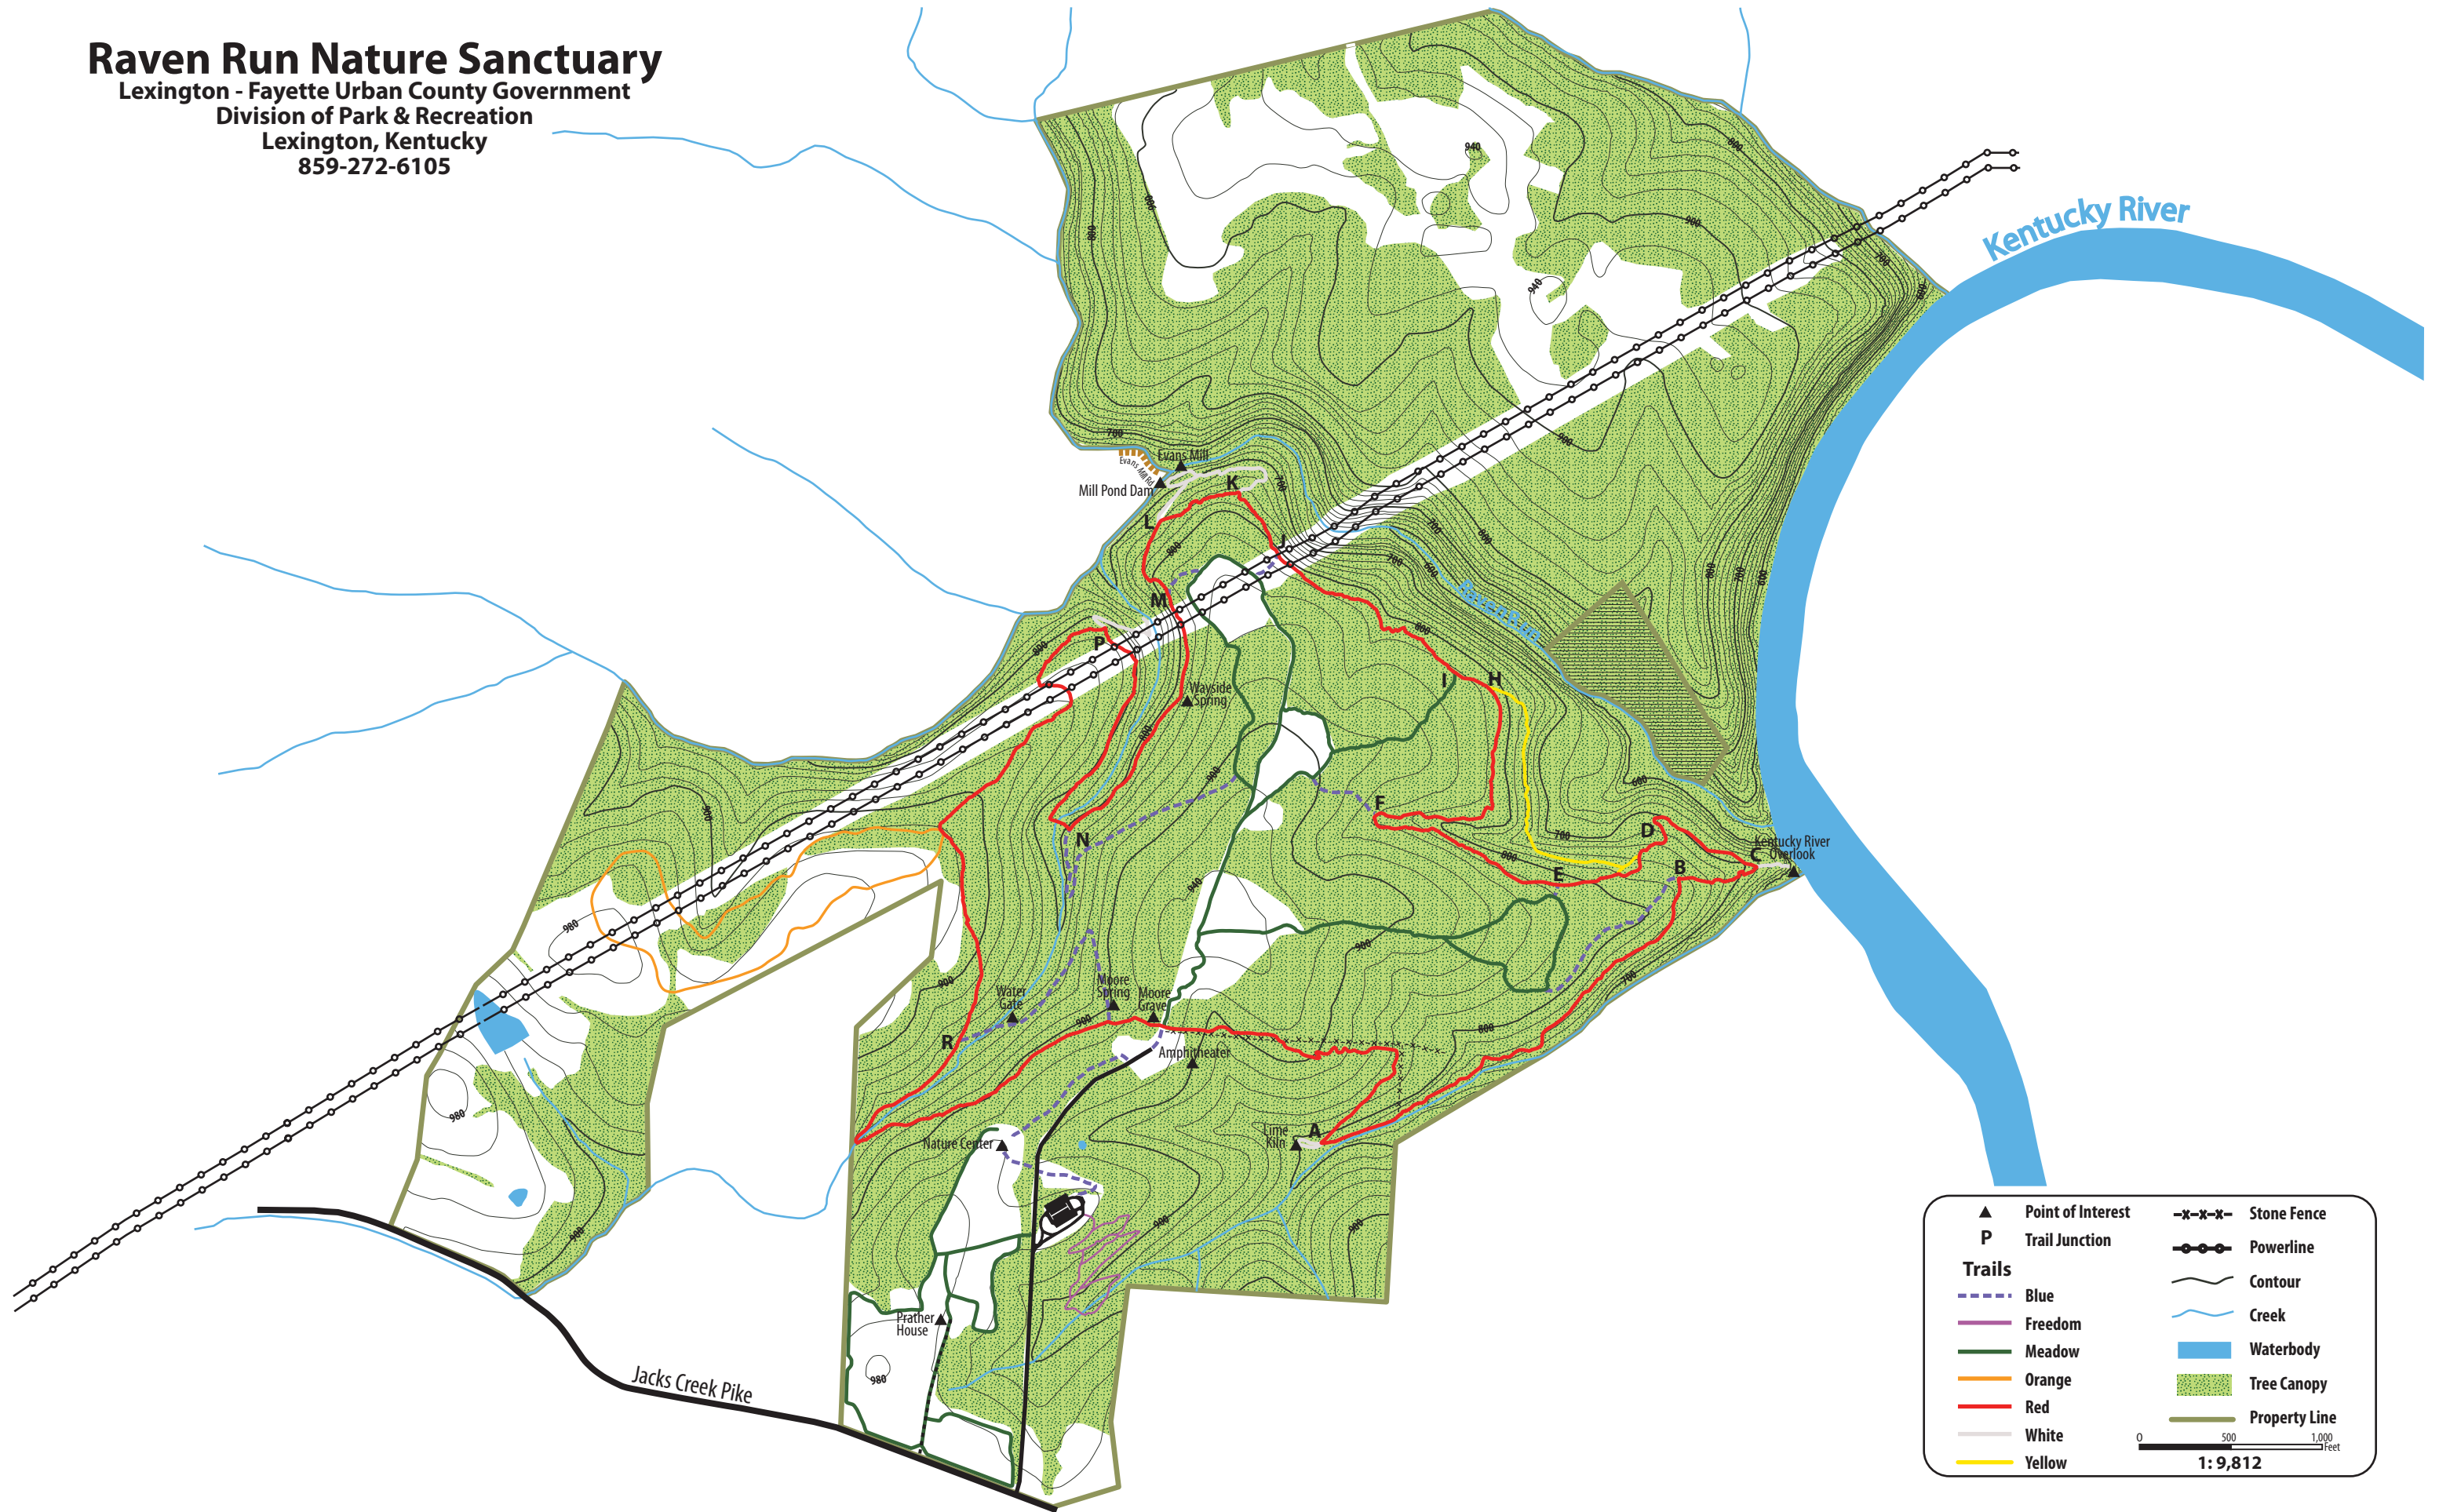

Raven Run Nature Sanctuary
 Lexington - Fayette Urban County Government
 Division of Park & Recreation
 Lexington, Kentucky
 859-272-6105

▲	Point of Interest	-x-x-x-	Stone Fence
P	Trail Junction	⊙-⊙-⊙	Powerline
Trails			
- - -	Blue	~	Contour
—	Freedom	~	Creek
—	Meadow	■	Waterbody
—	Orange	■	Tree Canopy
—	Red	—	Property Line
—	White		
—	Yellow		

0 500 1,000 Feet
 1:9,812